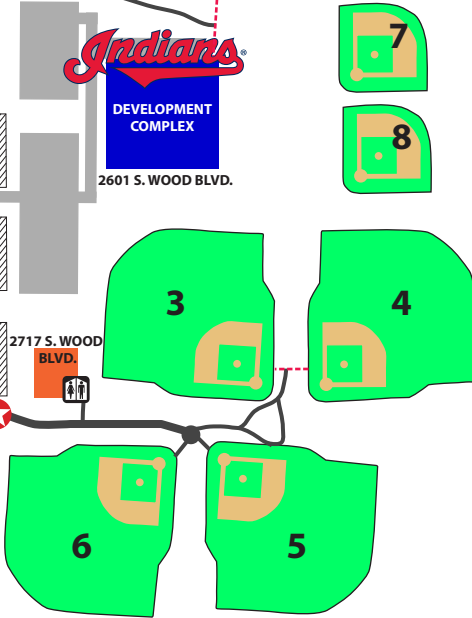

RECREATIONAL

COMPLEX

ESTRELLA PARKWAY

TO BALLPARK

S. WOOD BLVD.

Indians
DEVELOPMENT COMPLEX
2601 S. WOOD BLVD.

2717 S. WOOD BLVD.

Reds
DEVELOPMENT COMPLEX
3125 S. WOOD BLVD.

MAP LEGEND

	ENTRANCE
	WALKING PATH (PUBLIC ACCESS)
	AUTHORIZED PERSONNEL ONLY BEYOND THIS POINT
	PARKING
	RESTROOMS
	MAINTENANCE SHOP